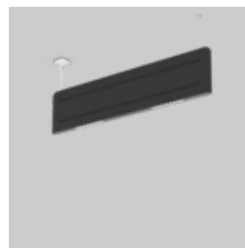

**MUSE DOUBLE
LIGHT** acoustic
suspended

MUSE LIGHT
acoustic
suspended

MUSE BAFFLE
acoustic
suspended

LENO surface

LITO 60 suspended

XAL Office Vienna

FOTOGRAFO

Kurt Kuball