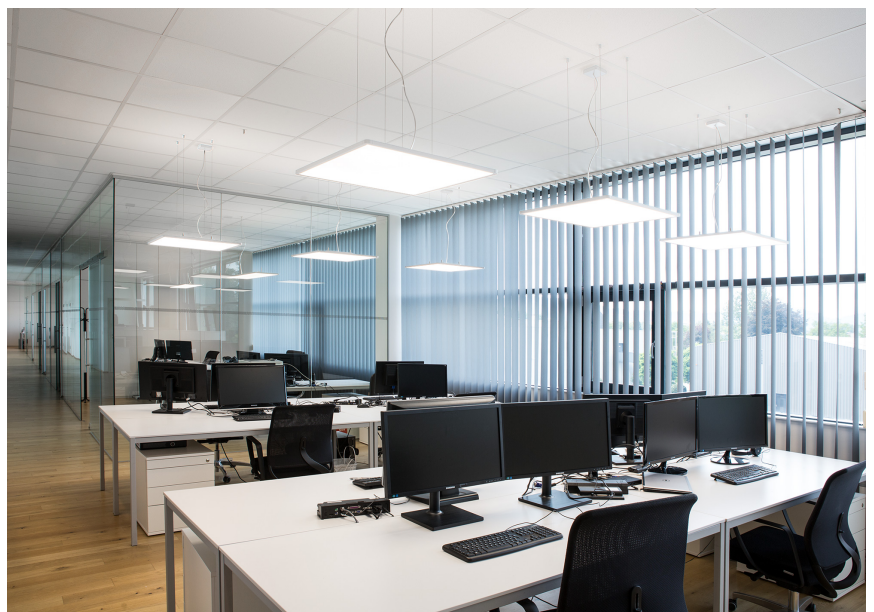

XAL headquarters

FOTOGRAFO
Mathias Kniepeiss

ARCHITETTO
INNOCAD Architektur ZT

SEDE
Austria

Immagini