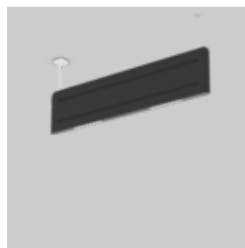

MUSE LIGHT
acoustic
suspended

ORF Mediocampus

PHOTOGRAPHE

Walter Luttenberger Photography

ARCHITECTE

Riepl Kaufmann Bammer Architektur

SITE

Autriche