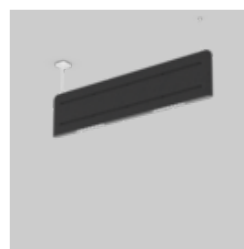

**MUSE DOUBLE
LIGHT** acoustic
suspended

MUSE LIGHT
acoustic
suspended

MUSE BAFFLE
acoustic
suspended

LENO surface

LITO 60 suspended

XAL Office Vienna

PHOTOGRAPHE

Kurt Kuball