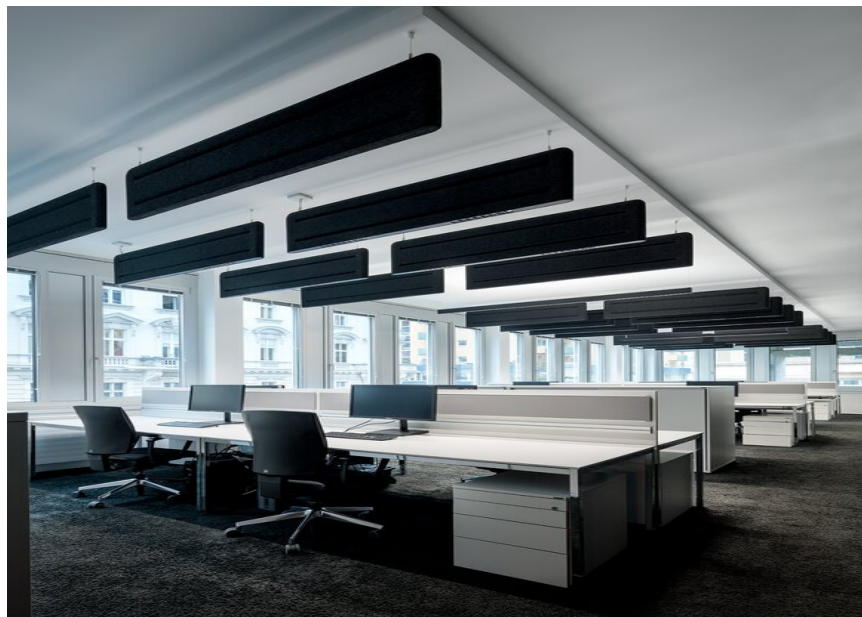

XAL Office Vienna

PHOTOGRAPHE

Kurt Kuball

LIGHTING DESIGN

XAL Lighting Design

SITE

Autriche