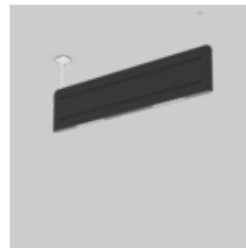

## Productos utilizados

**MUSE DOUBLE  
LIGHT** acoustic  
suspended

**MUSE LIGHT**  
acoustic  
suspended

**MUSE BAFFLE**  
acoustic  
suspended

**LENO** surface

**LITO 60** suspended