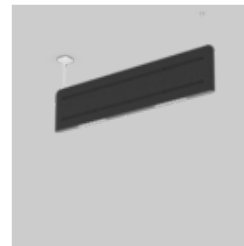

**MUSE DOUBLE
LIGHT** acoustic
suspended

MUSE LIGHT
acoustic
suspended

MUSE BAFFLE
acoustic
suspended

LENO surface

LITO 60 suspended

XAL Office Vienna

FOTOGRAFÍA

Kurt Kuball