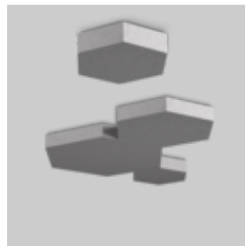

## Used products

**HEX-O MODULE**  
ceiling single +  
group

**SASSO 60 round**  
recessed 1 lamp