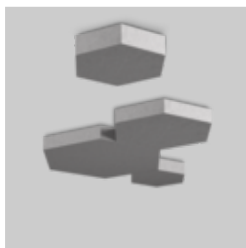

HEX-O MODULE
ceiling single +
group

SASSO 60 round
recessed 1 lamp

Kanzlei Kronberg

PHOTOGRAPHER

Eun-A Pauly

ARCHITECT

pauly + fichter

LOCATION