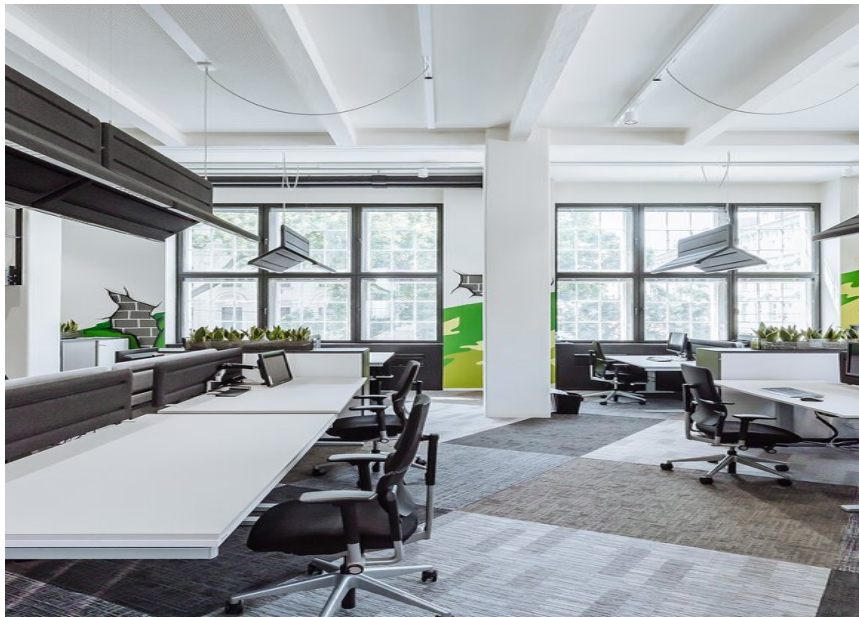

LOCATION

Austria

Used products

**MUSE DOUBLE
LIGHT acoustic
suspended**

Inter-pool Immobilien GmbH

PHOTOGRAPHER

Schneider & Schütz GmbH

ARCHITECT