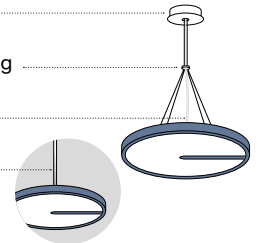

**Standard Colours**

- pure white | RAL 9010
- black grey | RAL 7021

**Special Colours – Execution**

- white

canopy

rope merging

cable

rod  
chrome