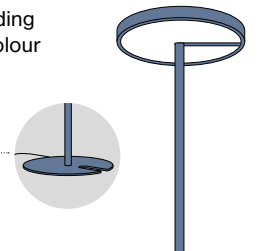

Special Colours – Execution

- ☒ overall cladding in special colour

- ☒ black

cable