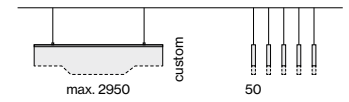

Types

Customisable options

height
length
distance
design of lower edge
custom colour (painted)

Colours

Light distribution

direct