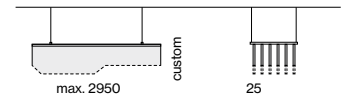

Types

Customisable options

height
length
distance
design of lower edge
custom colour (painted)

Colours

Light distribution

baffle 25

acoustic luminaire suspended