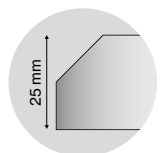

**Light distributions**

**Arrangement options**

based on  
BETO system

flat design  
25 mm

DIN EN 12464-1  
UGR ≤ 19

embossed  
acoustic panel

**NEVA panel rectangular**  
 acoustic suspended

**Quickinfo**