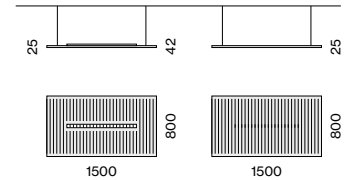

Types

Customisable options

include sensors
additional indirect lighting
custom colour (painted)
embossing transversely / longitudinally
wall mounting (only acoustic version)

Colours

Light distributions

Arrangement options