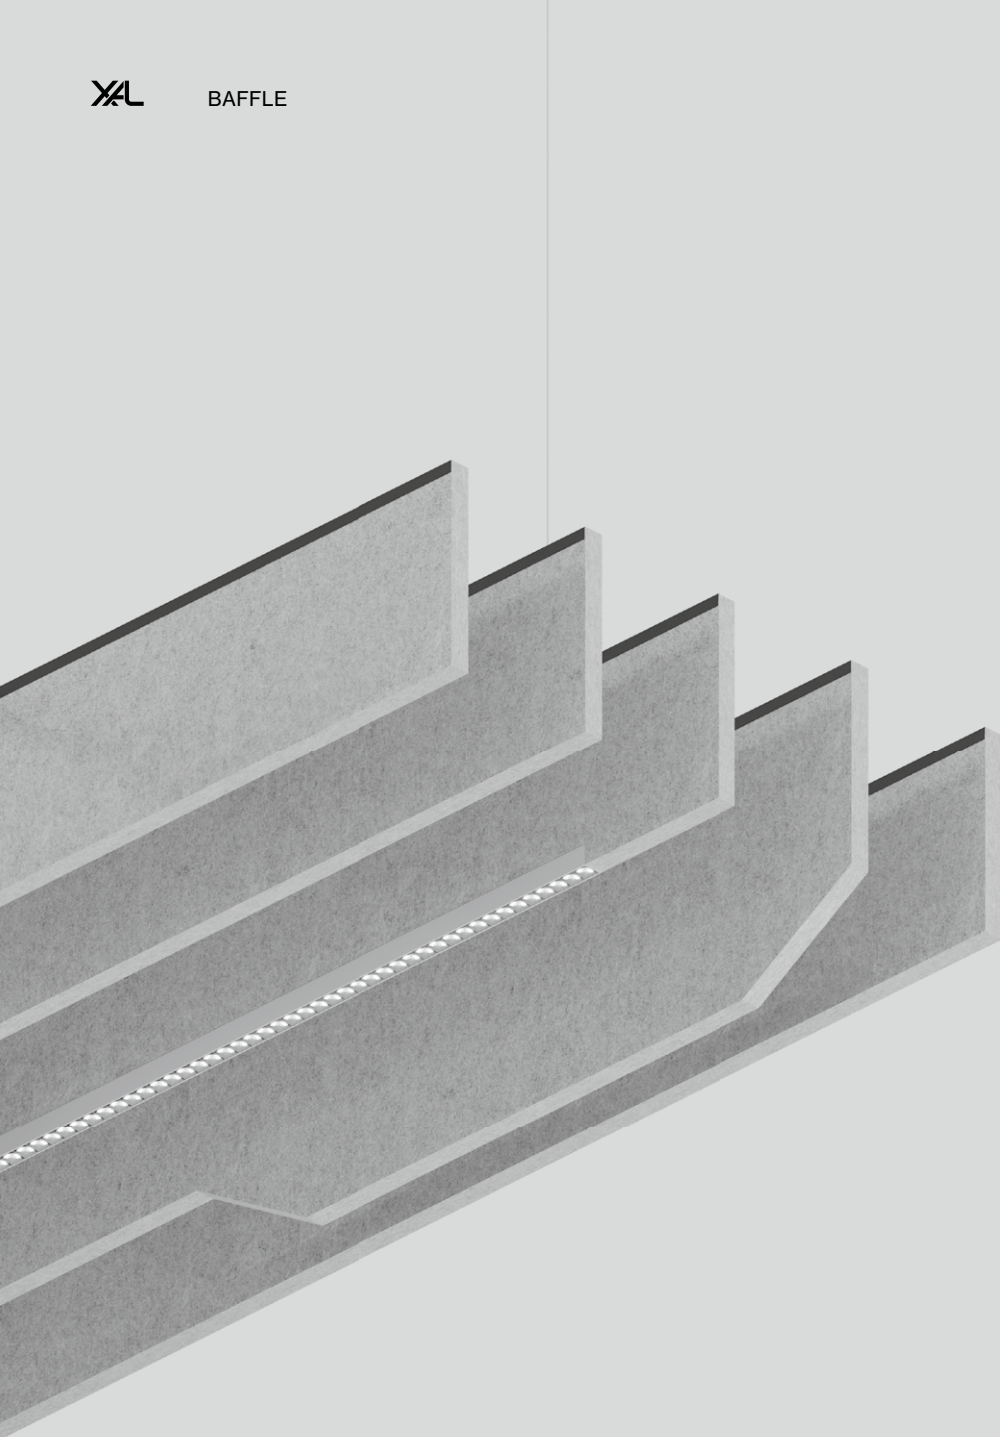

**Light distributions**

**Arrangement options**

based on  
BETO system

flat design  
25 mm

DIN EN 12464-1  
UGR ≤ 19

embossed  
acoustic panel

**NEVA panel rectangular**  
 acoustic suspended

**Quickinfo**