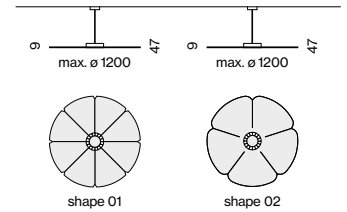

Types

Customisable options

- diameter
- size of luminaire
- rod or cable suspension
- ceiling mounted
- create your own shape