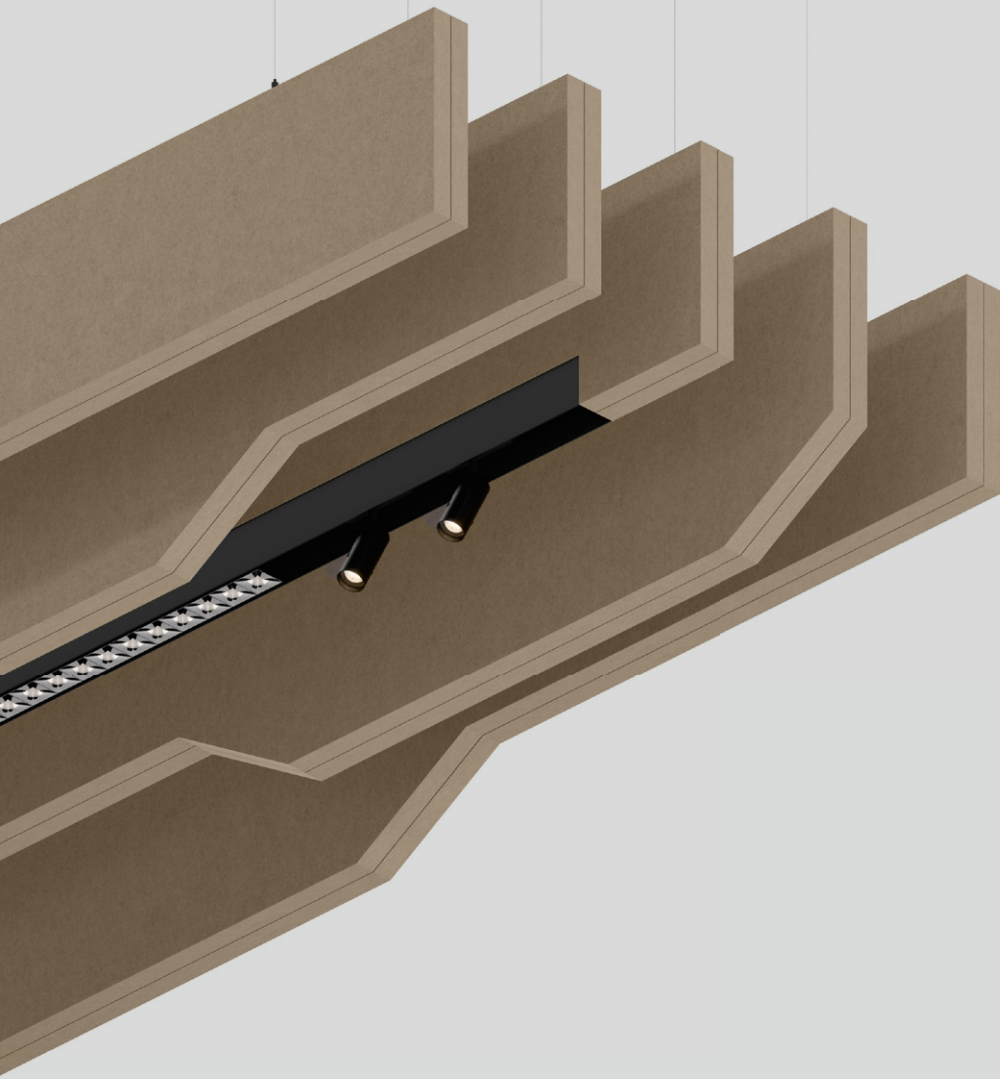

**Light distributions**

**Arrangement options**

based on  
BETO system

flat design  
25 mm

DIN EN 12464-1  
UGR ≤ 19

embossed  
acoustic panel

**NEVA panel rectangular**  
 acoustic suspended

**Quickinfo**

**Colours**

**Light distribution**

**baffle 25**

acoustic luminaire suspended

DIN EN 12464-1  
 UGR ≤ 19

combinable with  
 XAL products

slim width  
 25 mm

modular  
 system

### Customisable options

height  
length  
distance  
design of lower edge  
custom colour (painted)