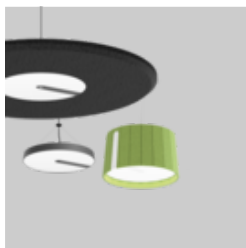

Verwendete Produkte

SONIC suspended

**MINO 60 ceiling /
suspended system**

**SASSO 100 round
adjustable
recessed 1 lamp**

**SASSO 100 round
downlight recessed
1 lamp**

**SASSO 100 round
wallwasher
recessed 1 lamp**